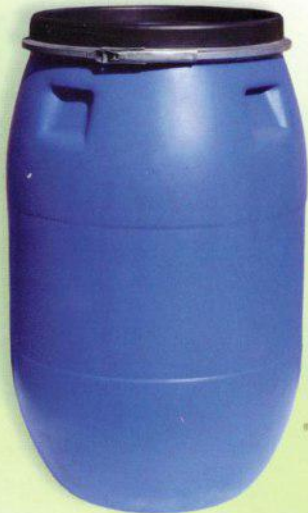

پلاستیران

کارخانجات تولیدی

سایمان

بشکه

دهانه باز با رینگ فلزی